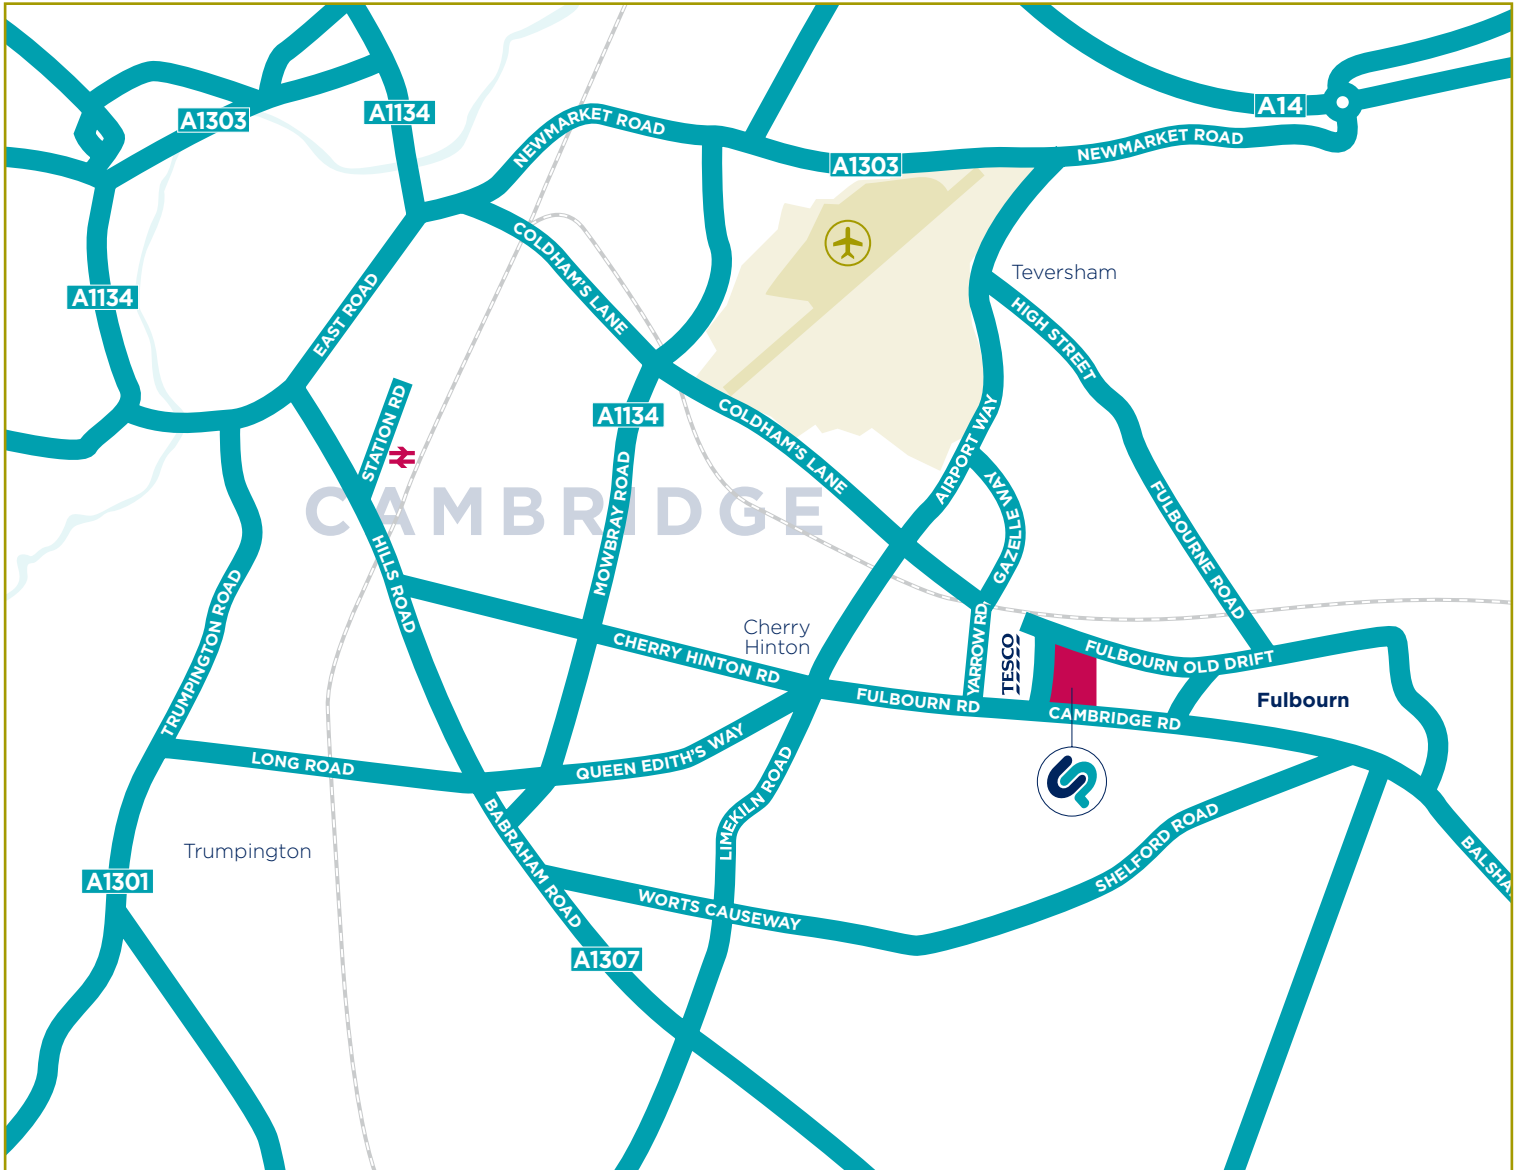

CAPITALPARK
CAMBRIDGE

LOCAL MAP

BIDWELLS

01223 841841
bidwells.co.uk

Will Heigham
T 01223 559443
E will.heigham@bidwells.co.uk

Dick Wise
T 01223 559553
E dick.wise@bidwells.co.uk

savills.co.uk **savills**
01223 347 000