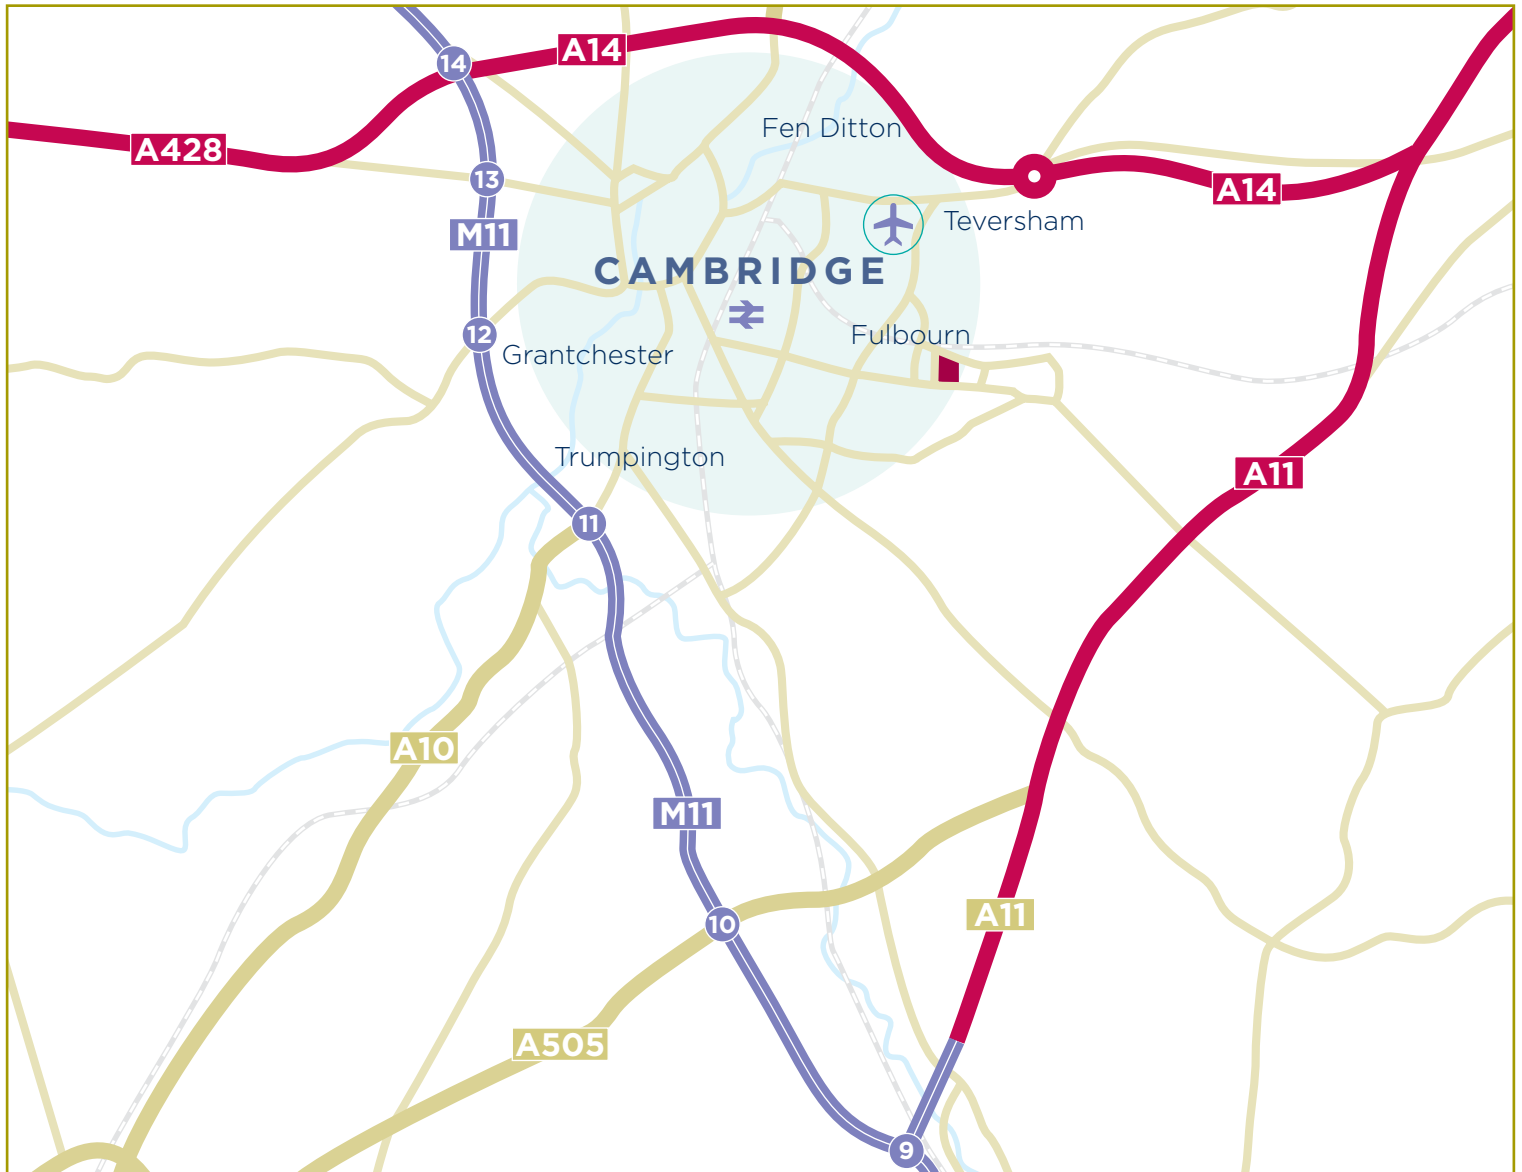

CAPITALPARK
CAMBRIDGE

CAMBRIDGE MAP

BIDWELLS

01223 841841
bidwells.co.uk

Will Heigham
T 01223 559443
E will.heigham@bidwells.co.uk

Dick Wise
T 01223 559553
E dick.wise@bidwells.co.uk

savills.co.uk **savills**
01223 347 000